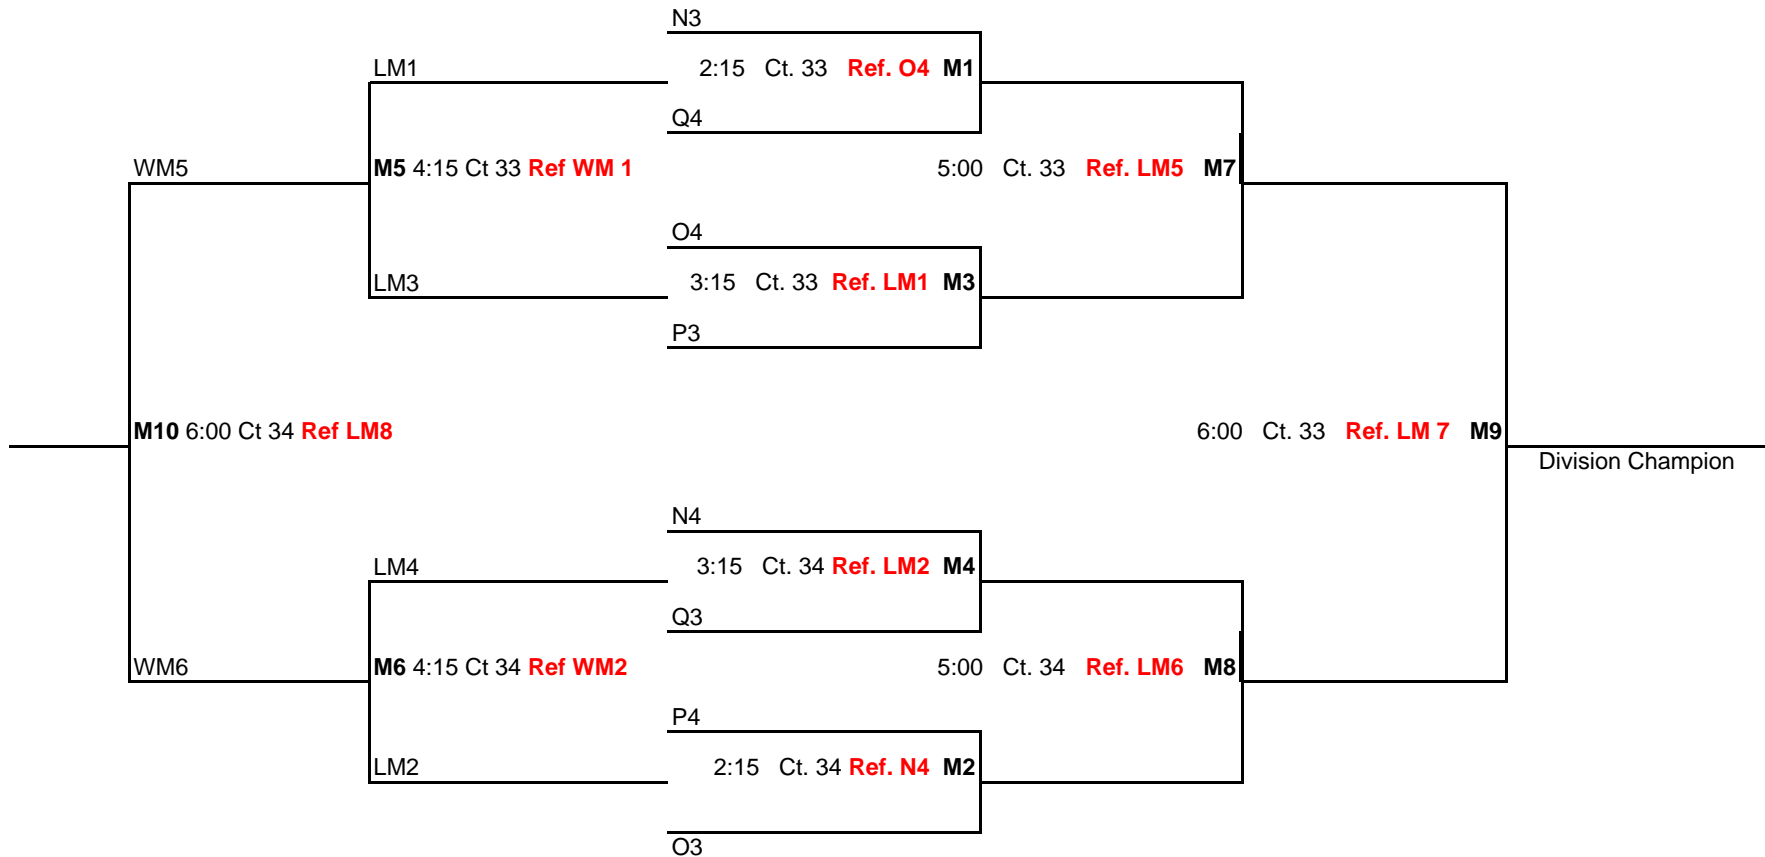

Regional Championships
Age Group: 16's
April 20, 2008

Comback Division

Matches (M1, M2, M3, M4, M7, M8, M9) will be : Best 2 out of 3 (No Cap)
 Sets 1&2: to 25 points
 Set 3: to 15-switch side at 8
 Matches (M5,M6 &M10) Will Be one game to 25 No Cap

**Regional Championships
Age Group: 16's
April 20, 2008**

Competition Division

Matches (M1, M2, M3, M4, M7, M8, M9) will be : Best 2 out of 3 (No Cap)
 Sets 1&2: to 25 points
 Set 3: to 15-switch side at 8
 Matches (M5, M6 & M10) Will Be one game to 25 No Cap