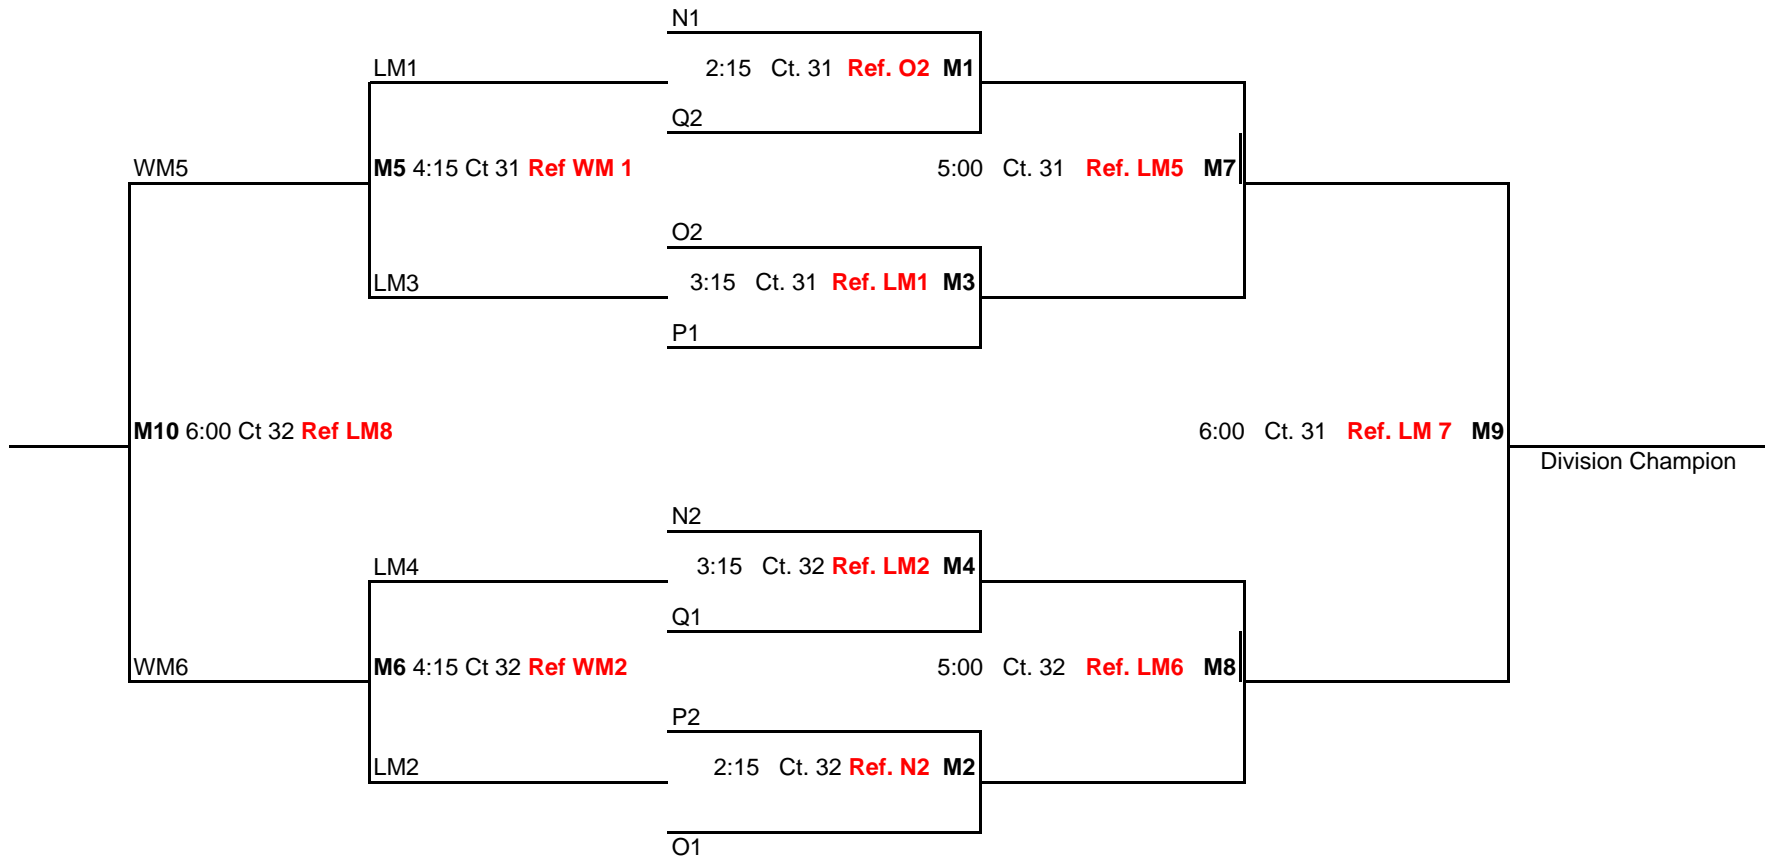

Regional Championships
Age Group: 16's
April 20, 2008

Comback Division

Matches (M1, M2, M3, M4, M7, M8, M9) will be : Best 2 out of 3 (No Cap)
 Sets 1&2: to 25 points
 Set 3: to 15-switch side at 8
 Matches (M5,M6 &M10) Will Be one game to 25 No Cap

**Regional Championships
Age Group: 16's
April 20, 2008**

Competition Division

Matches (M1, M2, M3, M4, M7, M8, M9) will be : Best 2 out of 3 (No Cap)
 Sets 1&2: to 25 points
 Set 3: to 15-switch side at 8
 Matches (M5, M6 & M10) Will Be one game to 25 No Cap