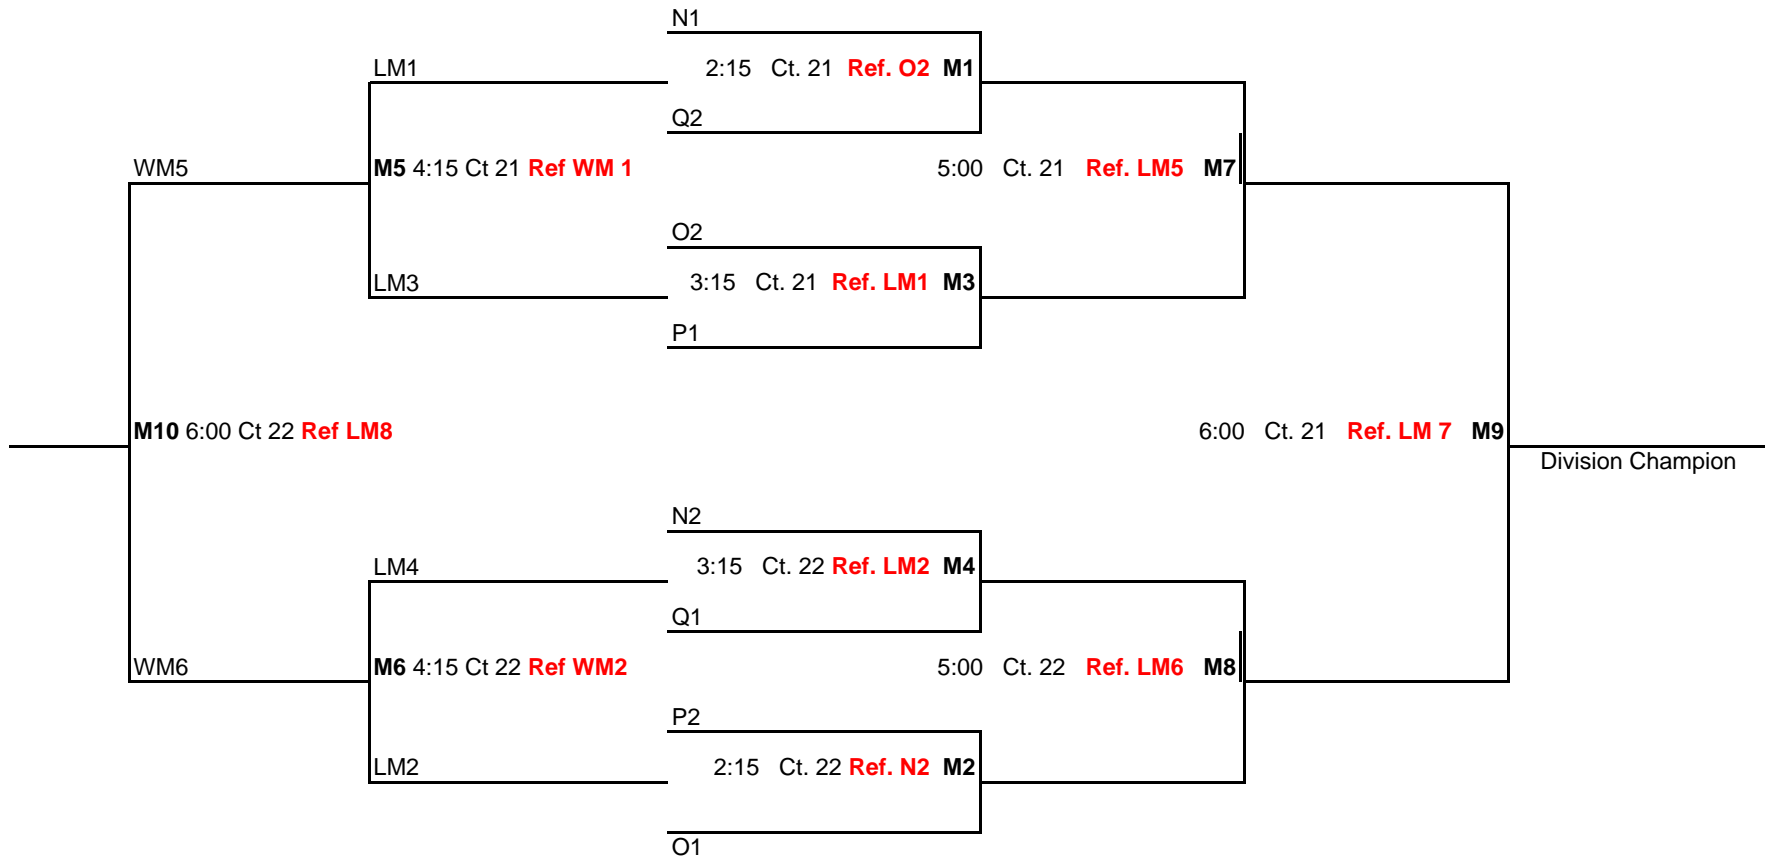

Regional Championships
Age Group: 14's
April 19, 2008

Comback Division

Matches (M1, M2, M3, M4, M7, M8, M9) will be : Best 2 out of 3 (No Cap)
 Sets 1&2: to 25 points
 Set 3: to 15-switch side at 8
 Matches (M5,M6 &M10) Will Be one game to 25 No Cap

Regional Championships
Age Group: 14's
April 19, 2008

Competition Division

Matches (M1, M2, M3, M4, M7, M8, M9) will be : Best 2 out of 3 (No Cap)
 Sets 1&2: to 25 points
 Set 3: to 15-switch side at 8
 Matches (M5, M6 & M10) Will Be one game to 25 No Cap