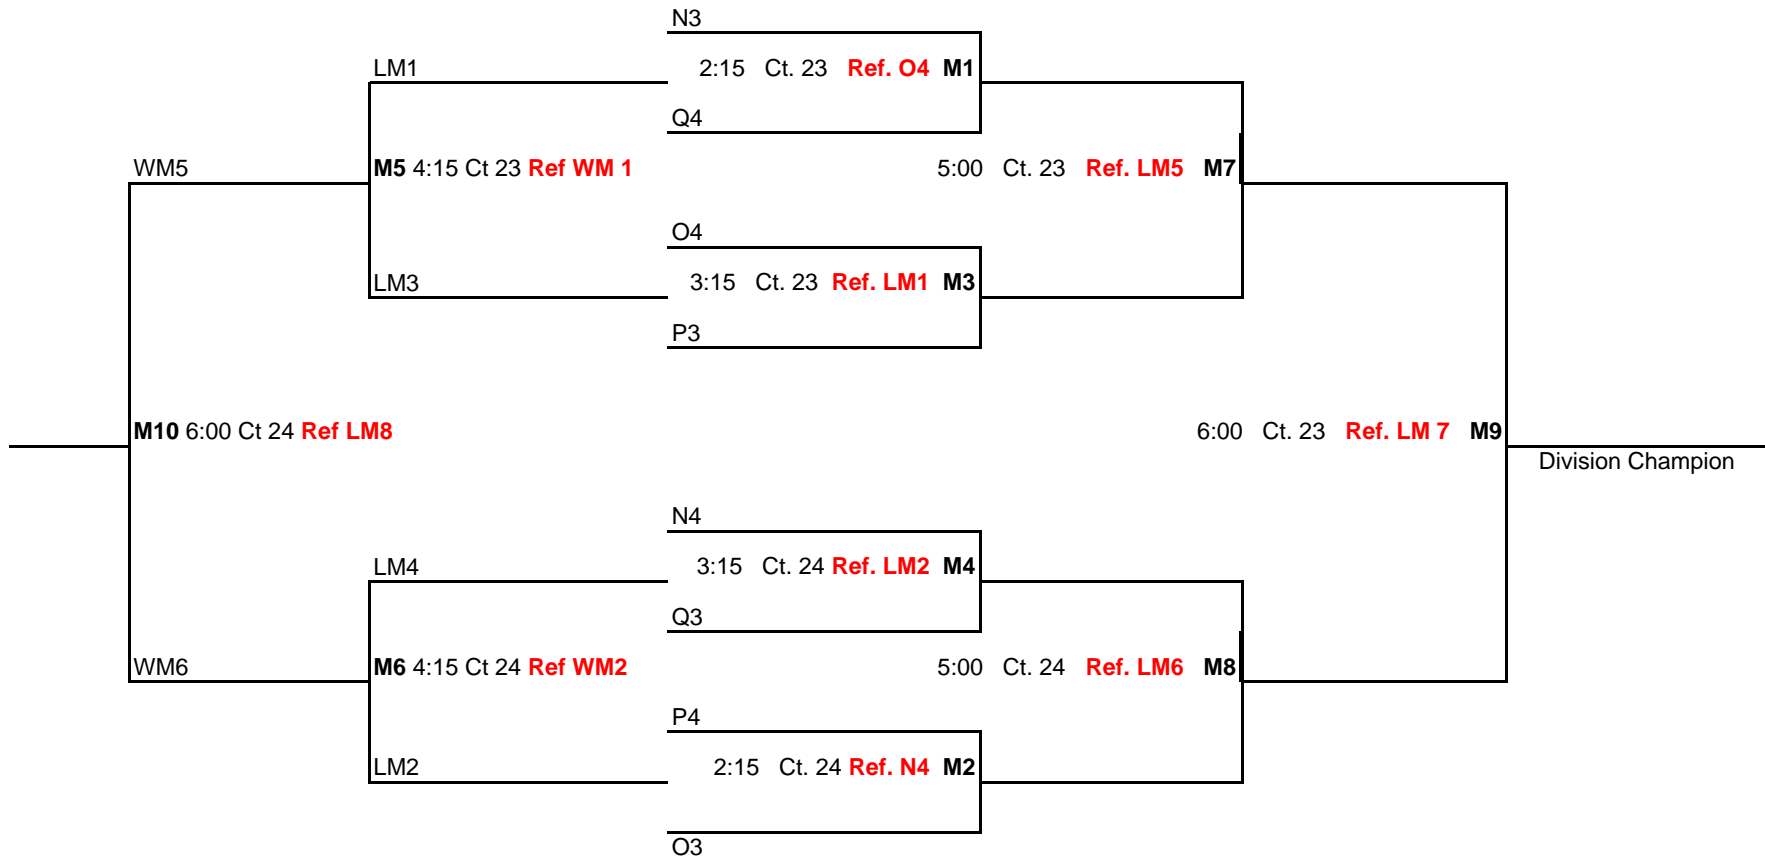

Regional Championships
Age Group: 14's
April 19, 2008

Comback Division

Matches (M1, M2, M3, M4, M7, M8, M9) will be : Best 2 out of 3 (No Cap)
 Sets 1&2: to 25 points
 Set 3: to 15-switch side at 8
 Matches (M5,M6 &M10) Will Be one game to 25 No Cap

Regional Championships
Age Group: 14's
April 19, 2008

Competition Division

Matches (M1, M2, M3, M4, M7, M8, M9) will be : Best 2 out of 3 (No Cap)
 Sets 1&2: to 25 points
 Set 3: to 15-switch side at 8
 Matches (M5, M6 & M10) Will Be one game to 25 No Cap